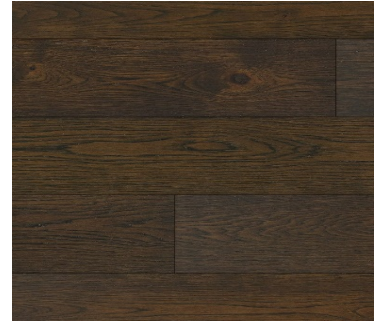

COREtec Wood

Kai Hickory

7 in. Wx 72 in. Lx 0.47 in.

Item Specifications

Sku	VV577-01776
Core	COREtec Mineral Core
Collection	COREtec Wood
Finish	Scuffresist
Underlayment	Cork
Installation Method	Glue Down Only
Installation Grade	Above, On, Below Grade level
Edge Profile	N/A

Dimensions

Size	7 in. W x 72 in. L x 0.47 in.
SQ / Box	18.91